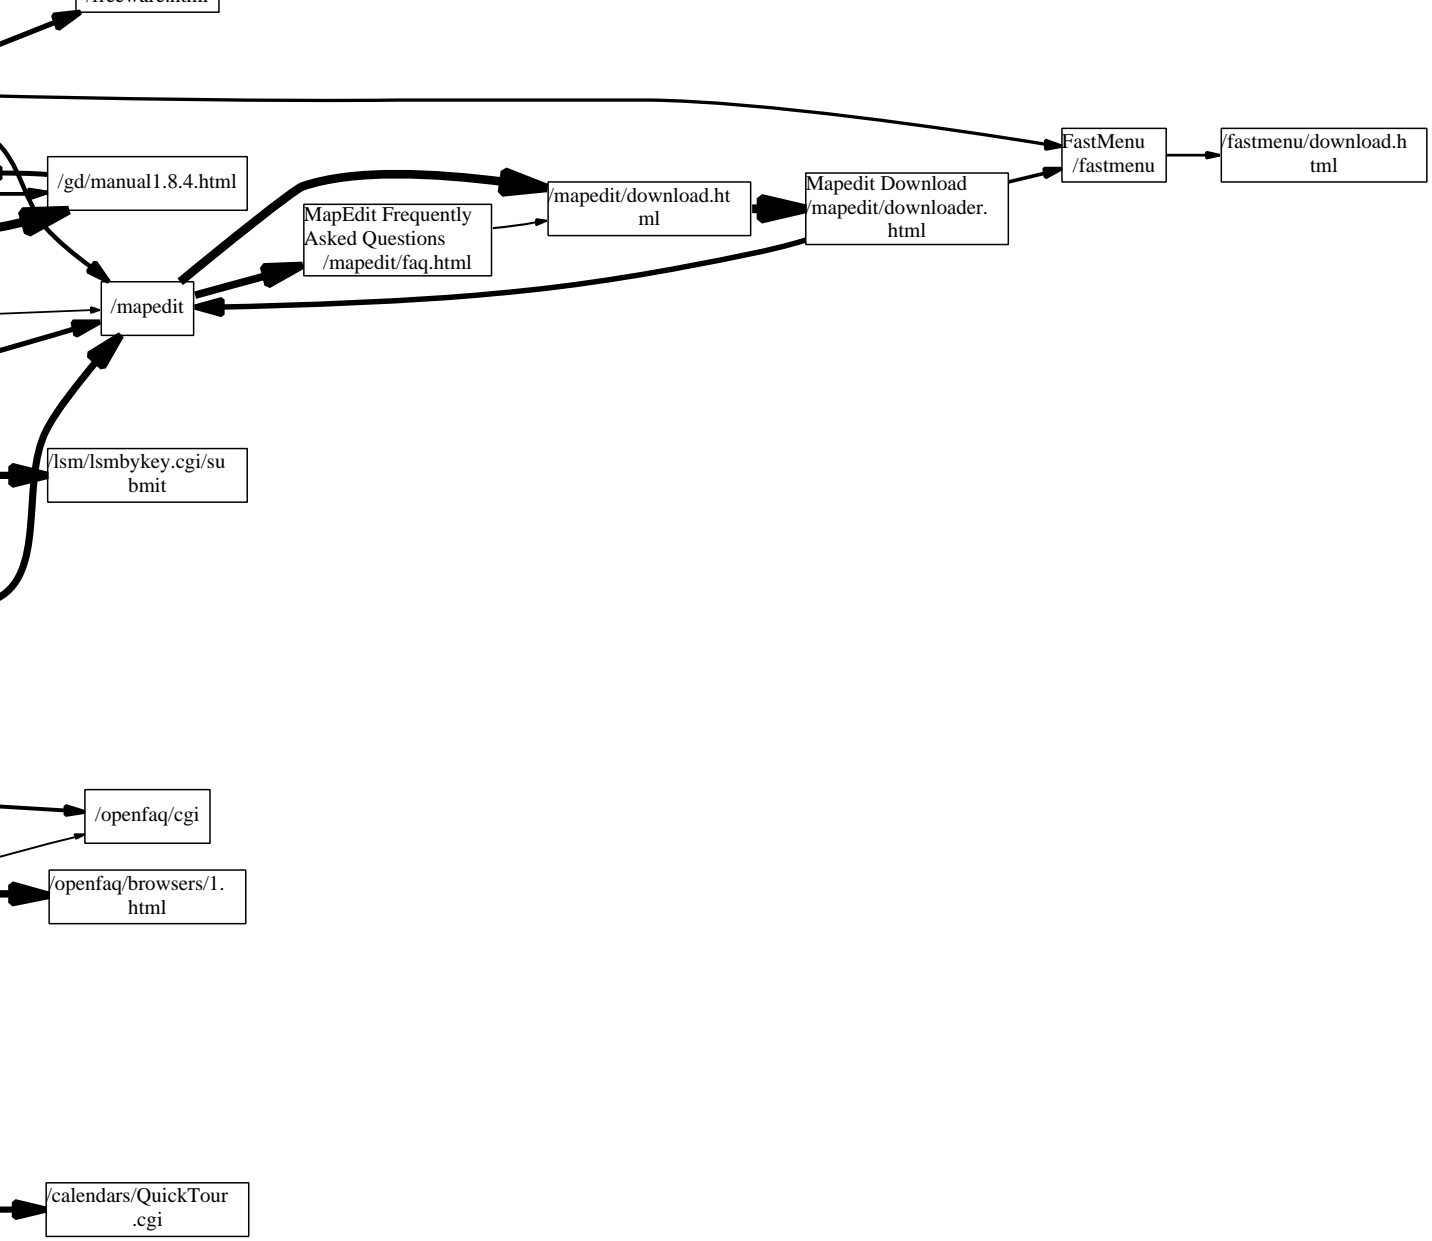

Navigation Report www.boutell.com 01/20/02 -> 01/26/02	
123	→
156	→
187	→
270	→
464	→
3,575	→

/lsm/lsmbytitle.cgi

/lsm/lsmbytitle.cgi/
submit

http://www.php.net/m
anual/en/ref.image.p
hp

/yhome.html