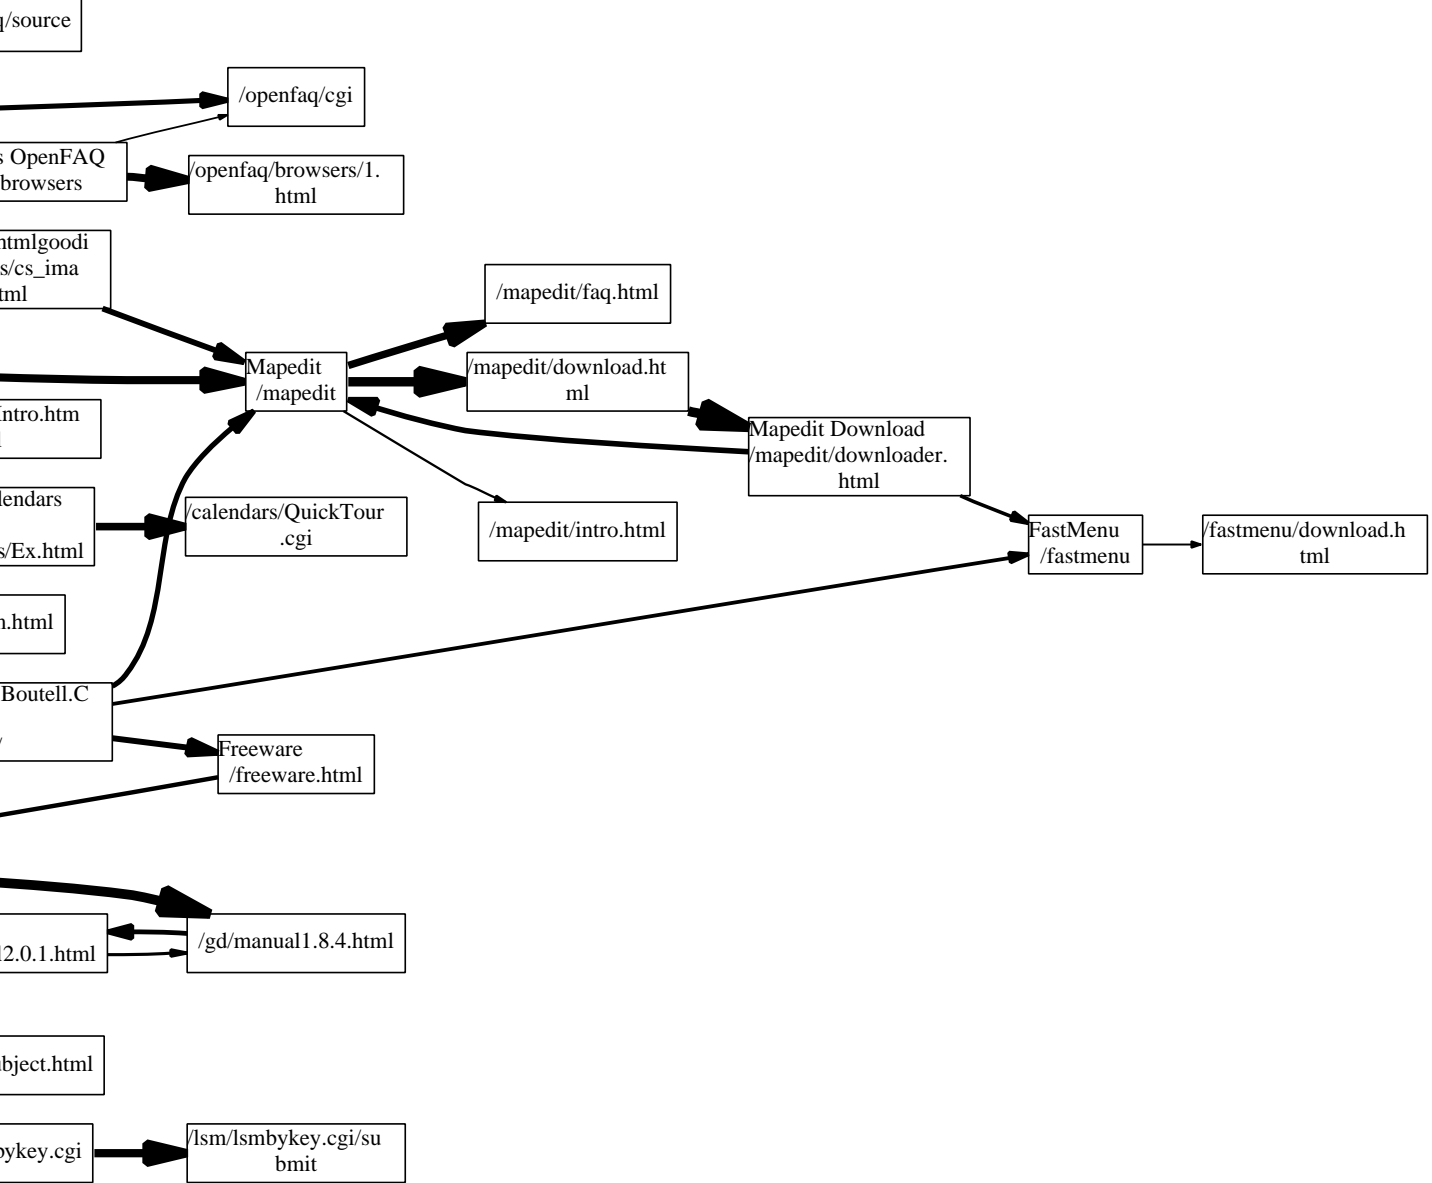

529

Navigation Report www.boutell.com 01/01/02 -> 01/31/02

615

795

1,231

1,790

15,163

/lsm/lsmbytitle.cgi

/lsm/lsmbytitle.cgi/
submit