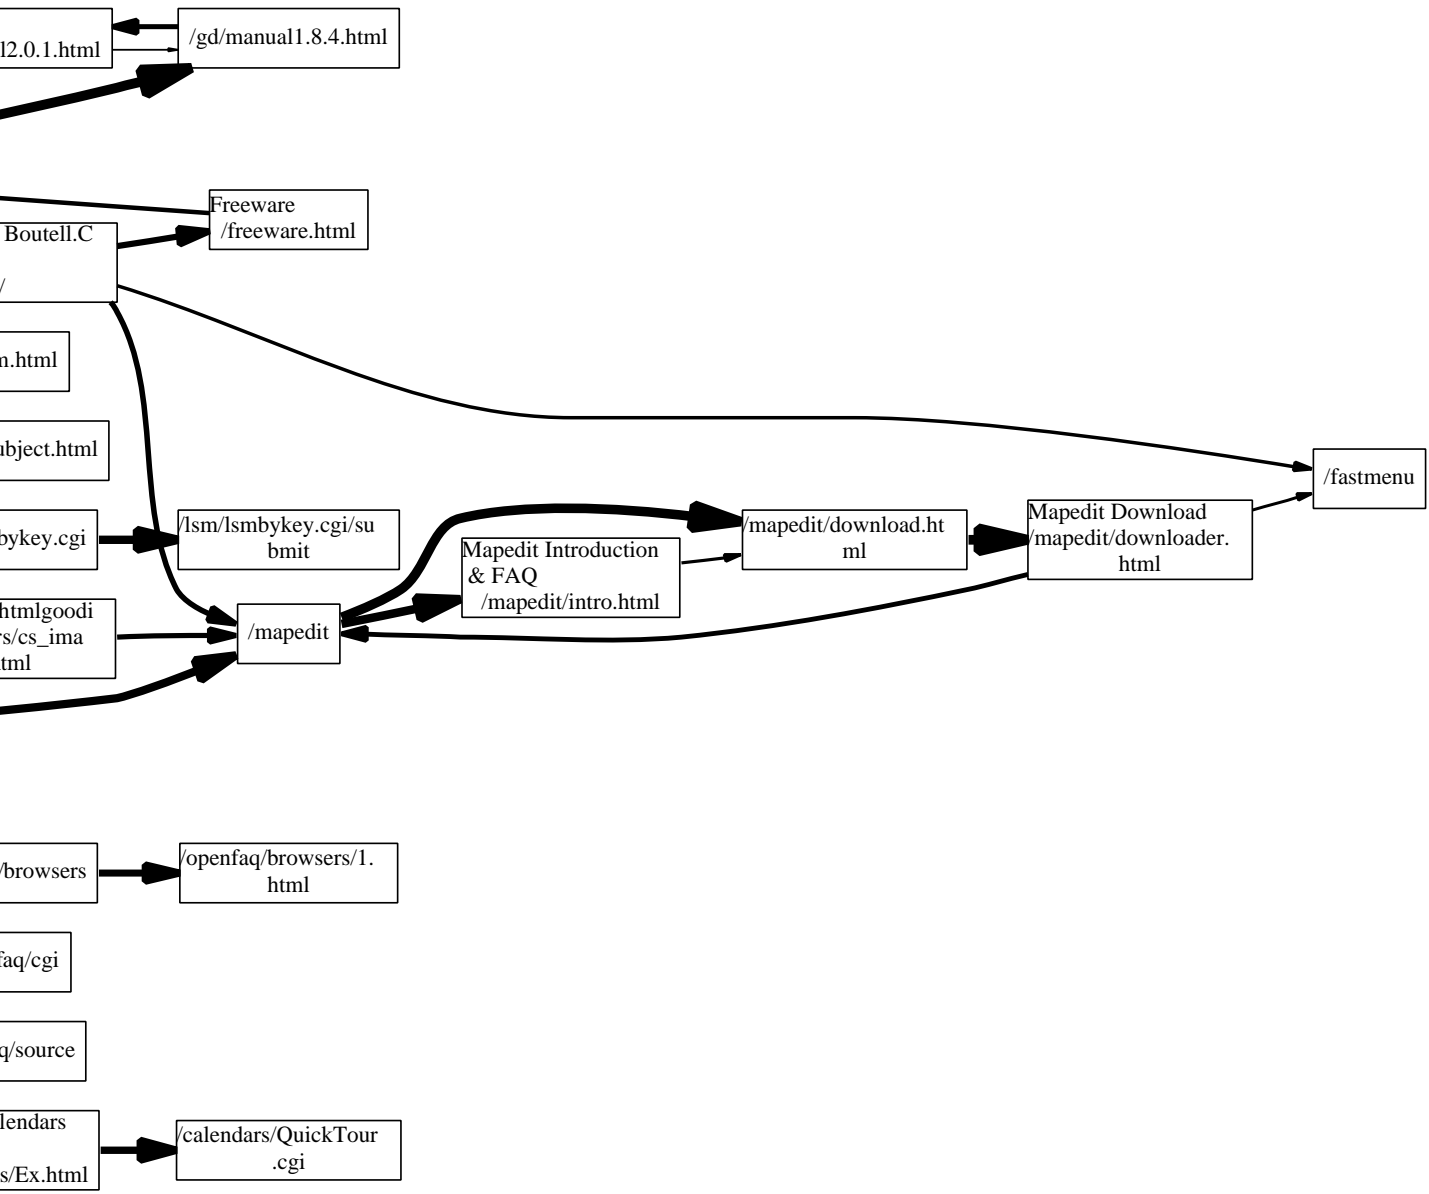

# Navigation Report [www.boutell.com](http://www.boutell.com) 12/01/01 -> 12/31/01

/ism/ismbytitle.cgi

/ism/ismbytitle.cgi/  
submit

http://freshmeat.net  
/projects/gd/