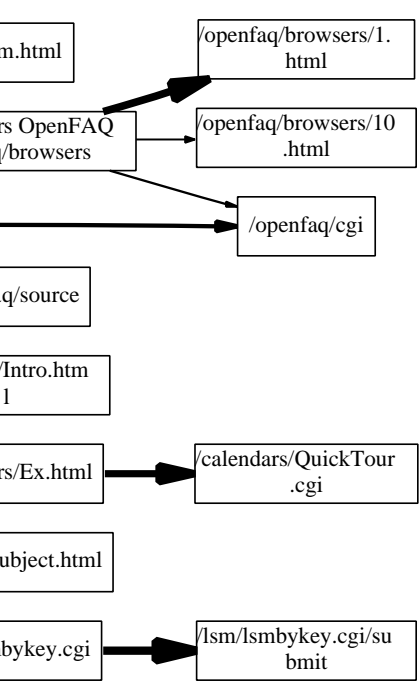

Navigation Report www.boutell.com

02/12/02

/lsm/lsmbytitle.cgi

/lsm/lsmbytitle.cgi/
submit

http://www.php.net/m
anual/en/ref.image.p

gd 2.0.1
/gd/men

(0.1)