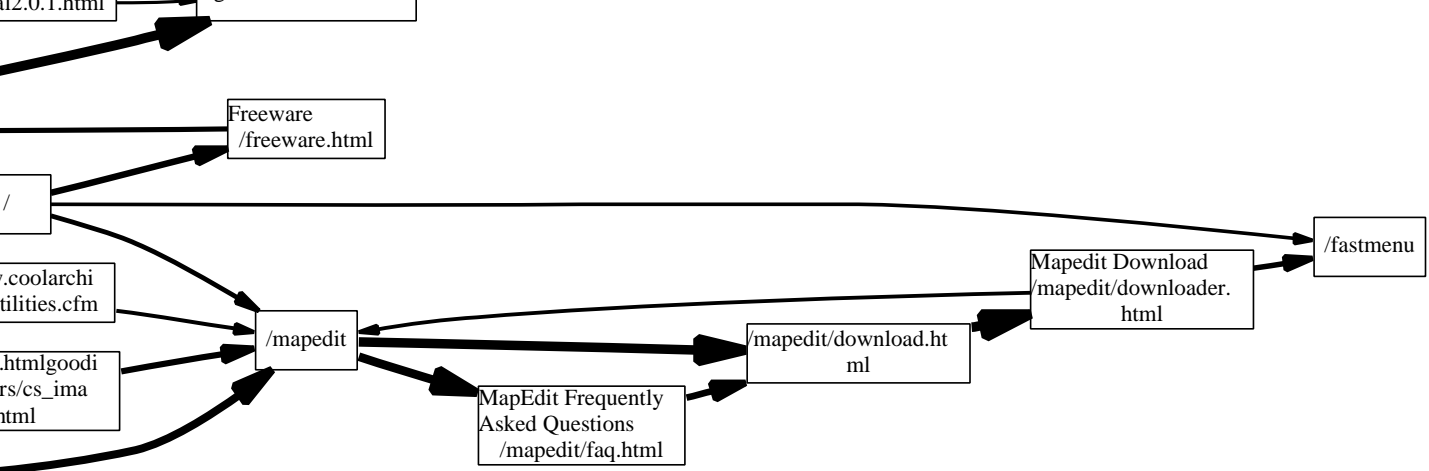

Navigation Report www.boutell.com

02/12/02

/lsm/lsmbytitle.cgi

/lsm/lsmbytitle.cgi/
submit

http://www.php.net/m
anual/en/ref.image.p

gd 2.0.1
/gd/men

(0.1)