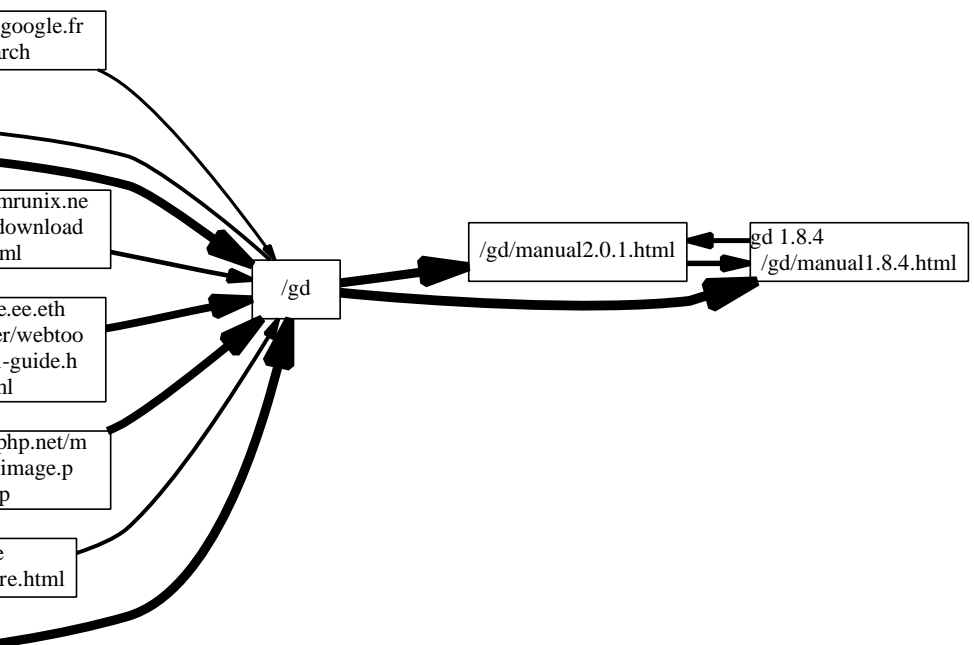

22 →

27 →

Navigation Report www.boutell.com  
02/06/02

32 →

46 →

88 →

658 →

http://search.yahoo.com/search

http://search.yahoo.com/bin/search

Linux Software Map  
/lsm

/lsm/lsmul

/lsm/lsm

/vegetarian/cake.htm  
1

/map

bject.html

bykey.cgi