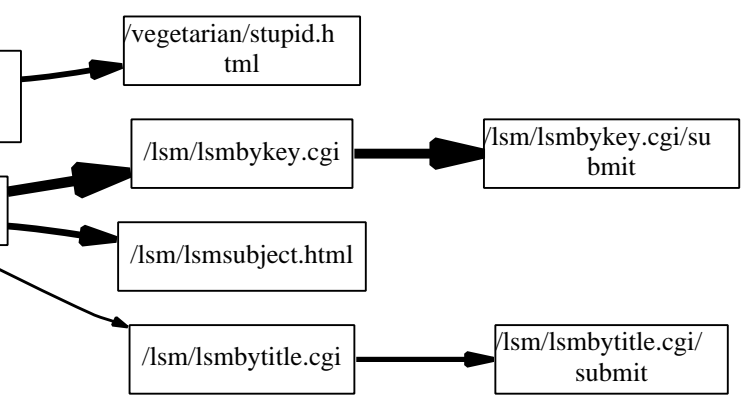

**Navigation Report www.boutell.com
01/26/02**

→ /calendars/QuickTour
.cgi

gd 2.0.1
/gd/manual2.0.1.html

→ /gd/manual1.8.4.html

Freeware
/freeware.html

→ /

FastMenu
/fastmenu

→ /fastmenu/download.h
tml

(1,1)

→ /mapedit/download.ht
ml

→

→

→