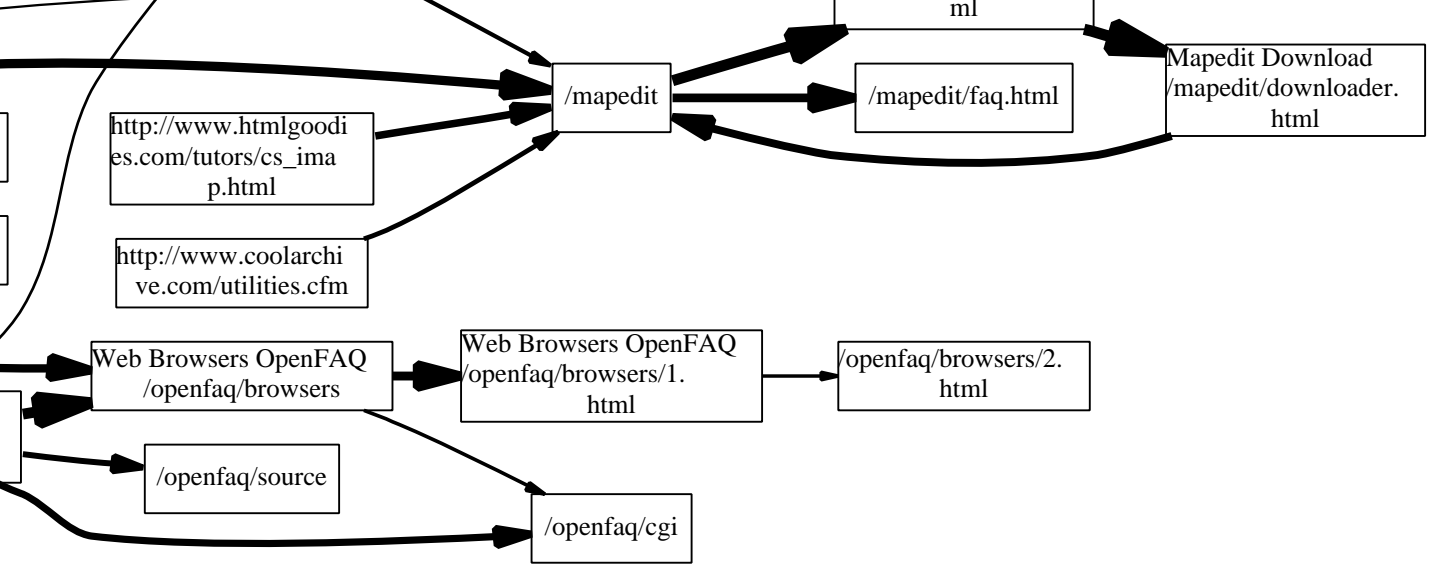

**Navigation Report www.boutell.com
01/26/02**

→ /calendars/QuickTour
.cgi

gd 2.0.1
/gd/manual2.0.1.html

→ /gd/manual1.8.4.html

Freeware
/freeware.html

→ /

FastMenu
/fastmenu

→ /fastmenu/download.h
tml

(1,1)

→ /mapedit/download.ht
ml

→

→

→