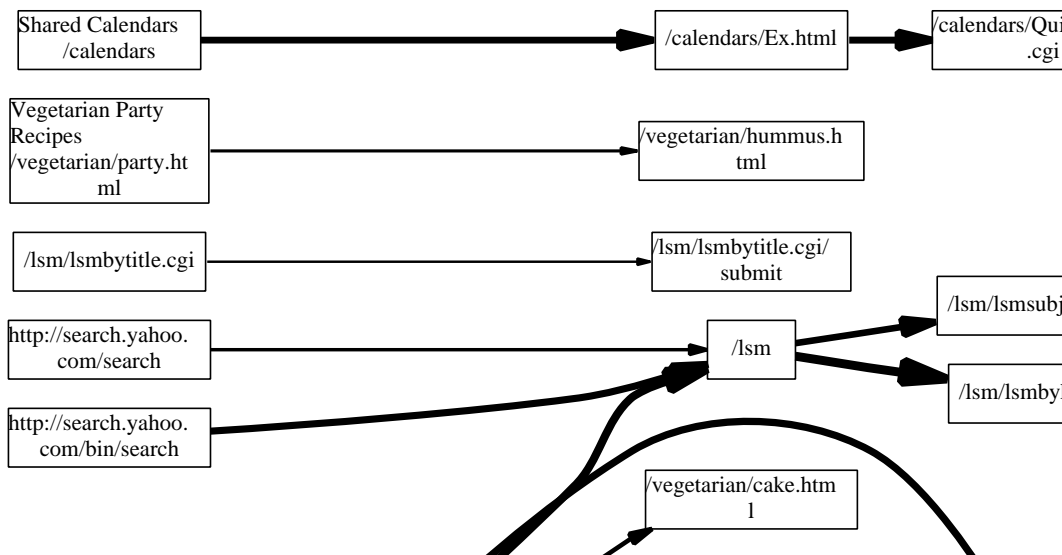

Navigation Report www.boutell.com  
01/20/02

ickTour

ject.html

key.cgi

/ism/ismbykey.cgi/su  
bmit